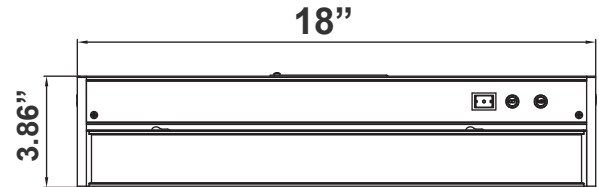

Note: _____

Type: _____

3.86"(H) X 18"(W) X 1"(D)

Illuminate your space with our RGBW & 3CCT Under Cabinet Light, featuring 9 dynamic modes for versatile lighting. With push-button color control, easily switch between vibrant colors and adjustable white temperatures to suit any mood or task. Ideal for kitchens, offices, and more, this sleek fixture combines style with practical functionality.

Mechanical:

- Extruded Aluminum Housing With Glass lens
- Increase Energy Savings And Shorten Payback Period
- 5-Step Color-Temperature Switch on Front
- 3-Step Power & Brightness Switch on Front
 - On/Off
 - 50%
 - 100%
- 3/8" KOs Cable Connector Included Instant-on to Full Brightness
- Link Fixtures Together With A Linkable Connector
- Operating Temperature: -4 F° to 114 F°
- IP Rating: IP20