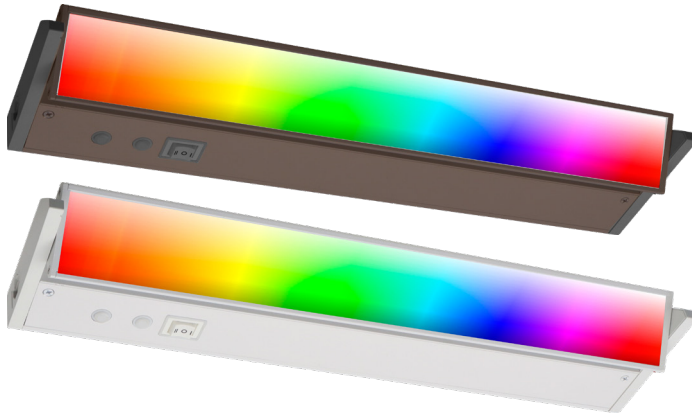

UCA SERIES UNDERCABINET LIGHTING

UCA-RGBW-PB-18-BR
UCA-RGBW-PB-18-WH

RGBW (9 MODES) & 3CCT UNDER CABINET LIGHT. PUSH-BUTTON COLOR CONTROL

MCT Multi Color Temperature (Selectable)

Customer Name: _____

Project Name: _____

Note: _____

Type: _____

3.86"(H) X 18"(W) X 1"(D)

Illuminate your space with our RGBW & 3CCT Under Cabinet Light, featuring 9 dynamic modes for versatile lighting. With push-button color control, easily switch between vibrant colors and adjustable white temperatures to suit any mood or task. Ideal for kitchens, offices, and more, this sleek fixture combines style with practical functionality.

Mechanical:

- Extruded Aluminum Housing With Glass lens
- Increase Energy Savings And Shorten Payback Period
- 5-Step Color-Temperature Switch on Front
- 3-Step Power & Brightness Switch on Front
 - On/Off
 - 50%
 - 100%
- 3/8" KOs Cable Connector Included Instant-on to Full Brightness
- Link Fixtures Together With A Linkable Connector
- Operating Temperature: -4 F° to 114 F°
- IP Rating: IP20

Lighting:

- Dimmable: Triac Dimmable
- Total Lumens: 440LM
- Color Temperature: 3000K/4000K/5000K
- RGB MODES: Sky Blue/Red/Green/Blue /Yellow/Pink/Sapphire/RGB Slow Transition/RGB Jump Transition
- Color Rendering Index: >90
- Beam Angle: 110°
- Lifespan: 50,000 Hrs.